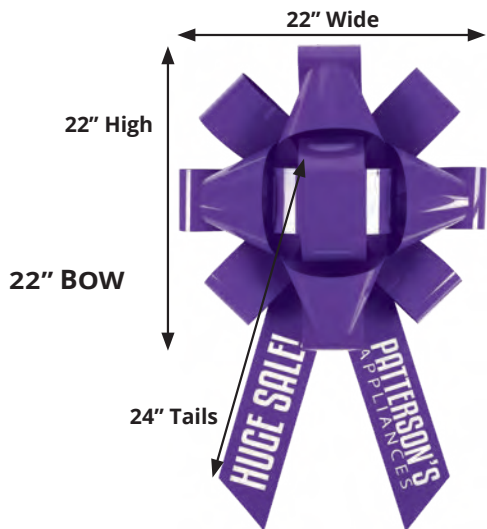

## 22" BOW WITH DOOR HANGER

With 24" tails

Imprint	Item #	1	2-4	5-9	10-19	20+
MARQUEE	MQBOWDH22	180.00	175.00	170.00	167.00	165.00 A
PLAIN	BOWDH22	153.00	148.00	143.00	140.00	138.00 A

Shipping: 4 lbs. per box of 2  
Imprint Area: Front – 3W x 11H

## 22" BOW WITH MAGNETIC BASE

With 24" tails

Imprint	Item #	1	2-4	5-9	10-19	20+
MARQUEE	MQBOWMB22	150.00	145.00	140.00	137.00	135.00 A
PLAIN	BOWMB22	123.00	118.00	113.00	110.00	108.00 A

Shipping: 4 lbs. per box of 2  
Imprint Area: Front – 3W x 11H

## 22" BOW WITH SUCTION CUP BASE

With 24" tails

Imprint	Item #	1	2-4	5-9	10-19	20+
MARQUEE	MQBOWSC22	150.00	145.00	140.00	137.00	135.00 A
PLAIN	BOWSC22	123.00	118.00	113.00	110.00	108.00 A

Shipping: 4 lbs. per box of 2  
Imprint Area: Front – 3W x 11H