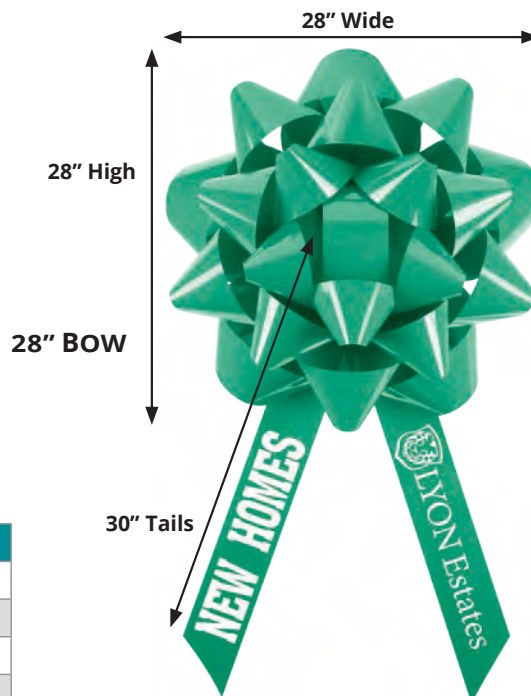

## 22" BOW WITH DOOR HANGER

With 24" tails

Imprint	Item #	1	2-4	5-9	10-19	20+
MARQUEE	MQBOWDH22	180.00	175.00	170.00	167.00	165.00 A
PLAIN	BOWDH22	153.00	148.00	143.00	140.00	138.00 A

Shipping: 4 lbs. per box of 2  
Imprint Area: Front – 3W x 11H

## 28" BOW WITH DOOR HANGER

With 30" tails

Imprint	Item #	1	2-4	5-9	10-19	20+
MARQUEE	MQBOWDH28	200.00	195.00	190.00	187.00	185.00 A
PLAIN	BOWDH28	173.00	168.00	163.00	160.00	158.00 A

Shipping: 5 lbs. per box of 2  
Imprint Area: Front – 3¼W x 15H

## 28" BOW WITH MAGNETIC BASE

With 30" tails

Imprint	Item #	1	2-4	5-9	10-19	20+
MARQUEE	MQBOWMB28	170.00	165.00	160.00	157.00	155.00 A
PLAIN	BOWMB28	143.00	138.00	133.00	130.00	128.00 A

Shipping: 4 lbs. per box of 2  
Imprint Area: Front – 3¼W x 15H

## 28" BOW WITH SUCTION CUP BASE

With 30" tails

Imprint	Item #	1	2-4	5-9	10-19	20+
MARQUEE	MQBOWSC28	170.00	165.00	160.00	157.00	155.00 A
PLAIN	BOWSC28	143.00	138.00	133.00	130.00	128.00 A

Shipping: 4 lbs. per box of 2  
Imprint Area: Front – 3¼W x 15H